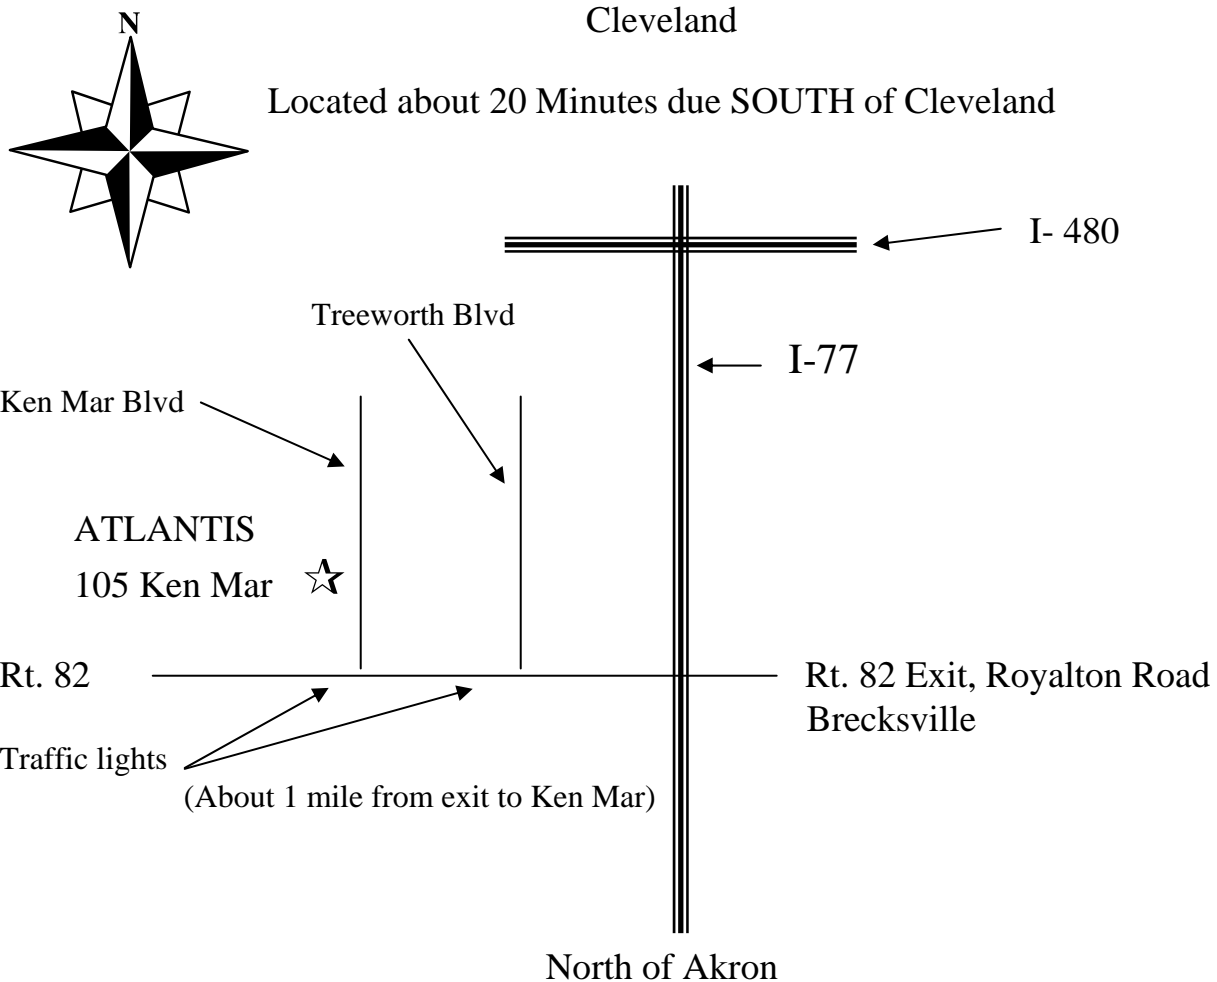

Map to Atlantis Headquarters 105 Ken Mar Industrial Parkway, Broadview Heights, Ohio 44147

For more extensive driving directions and larger maps, please consult a map or go to (suggestions): <http://maps.google.com/maps>
<http://www.mapquest.com/> or <http://mappoint.msn.com/>

Note: On Ken Mar on the left – long low building – one-way entrance to parking, enter at the north end – LAST unit on the LEFT.

the _____
ATLANTIS
C•O•M•P•A•N•Y
SECURITY MANAGEMENT SERVICES

105 KEN MAR INDUSTRIAL PARKWAY
CLEVELAND, OHIO 44147
800-701-8665
440-717-7050